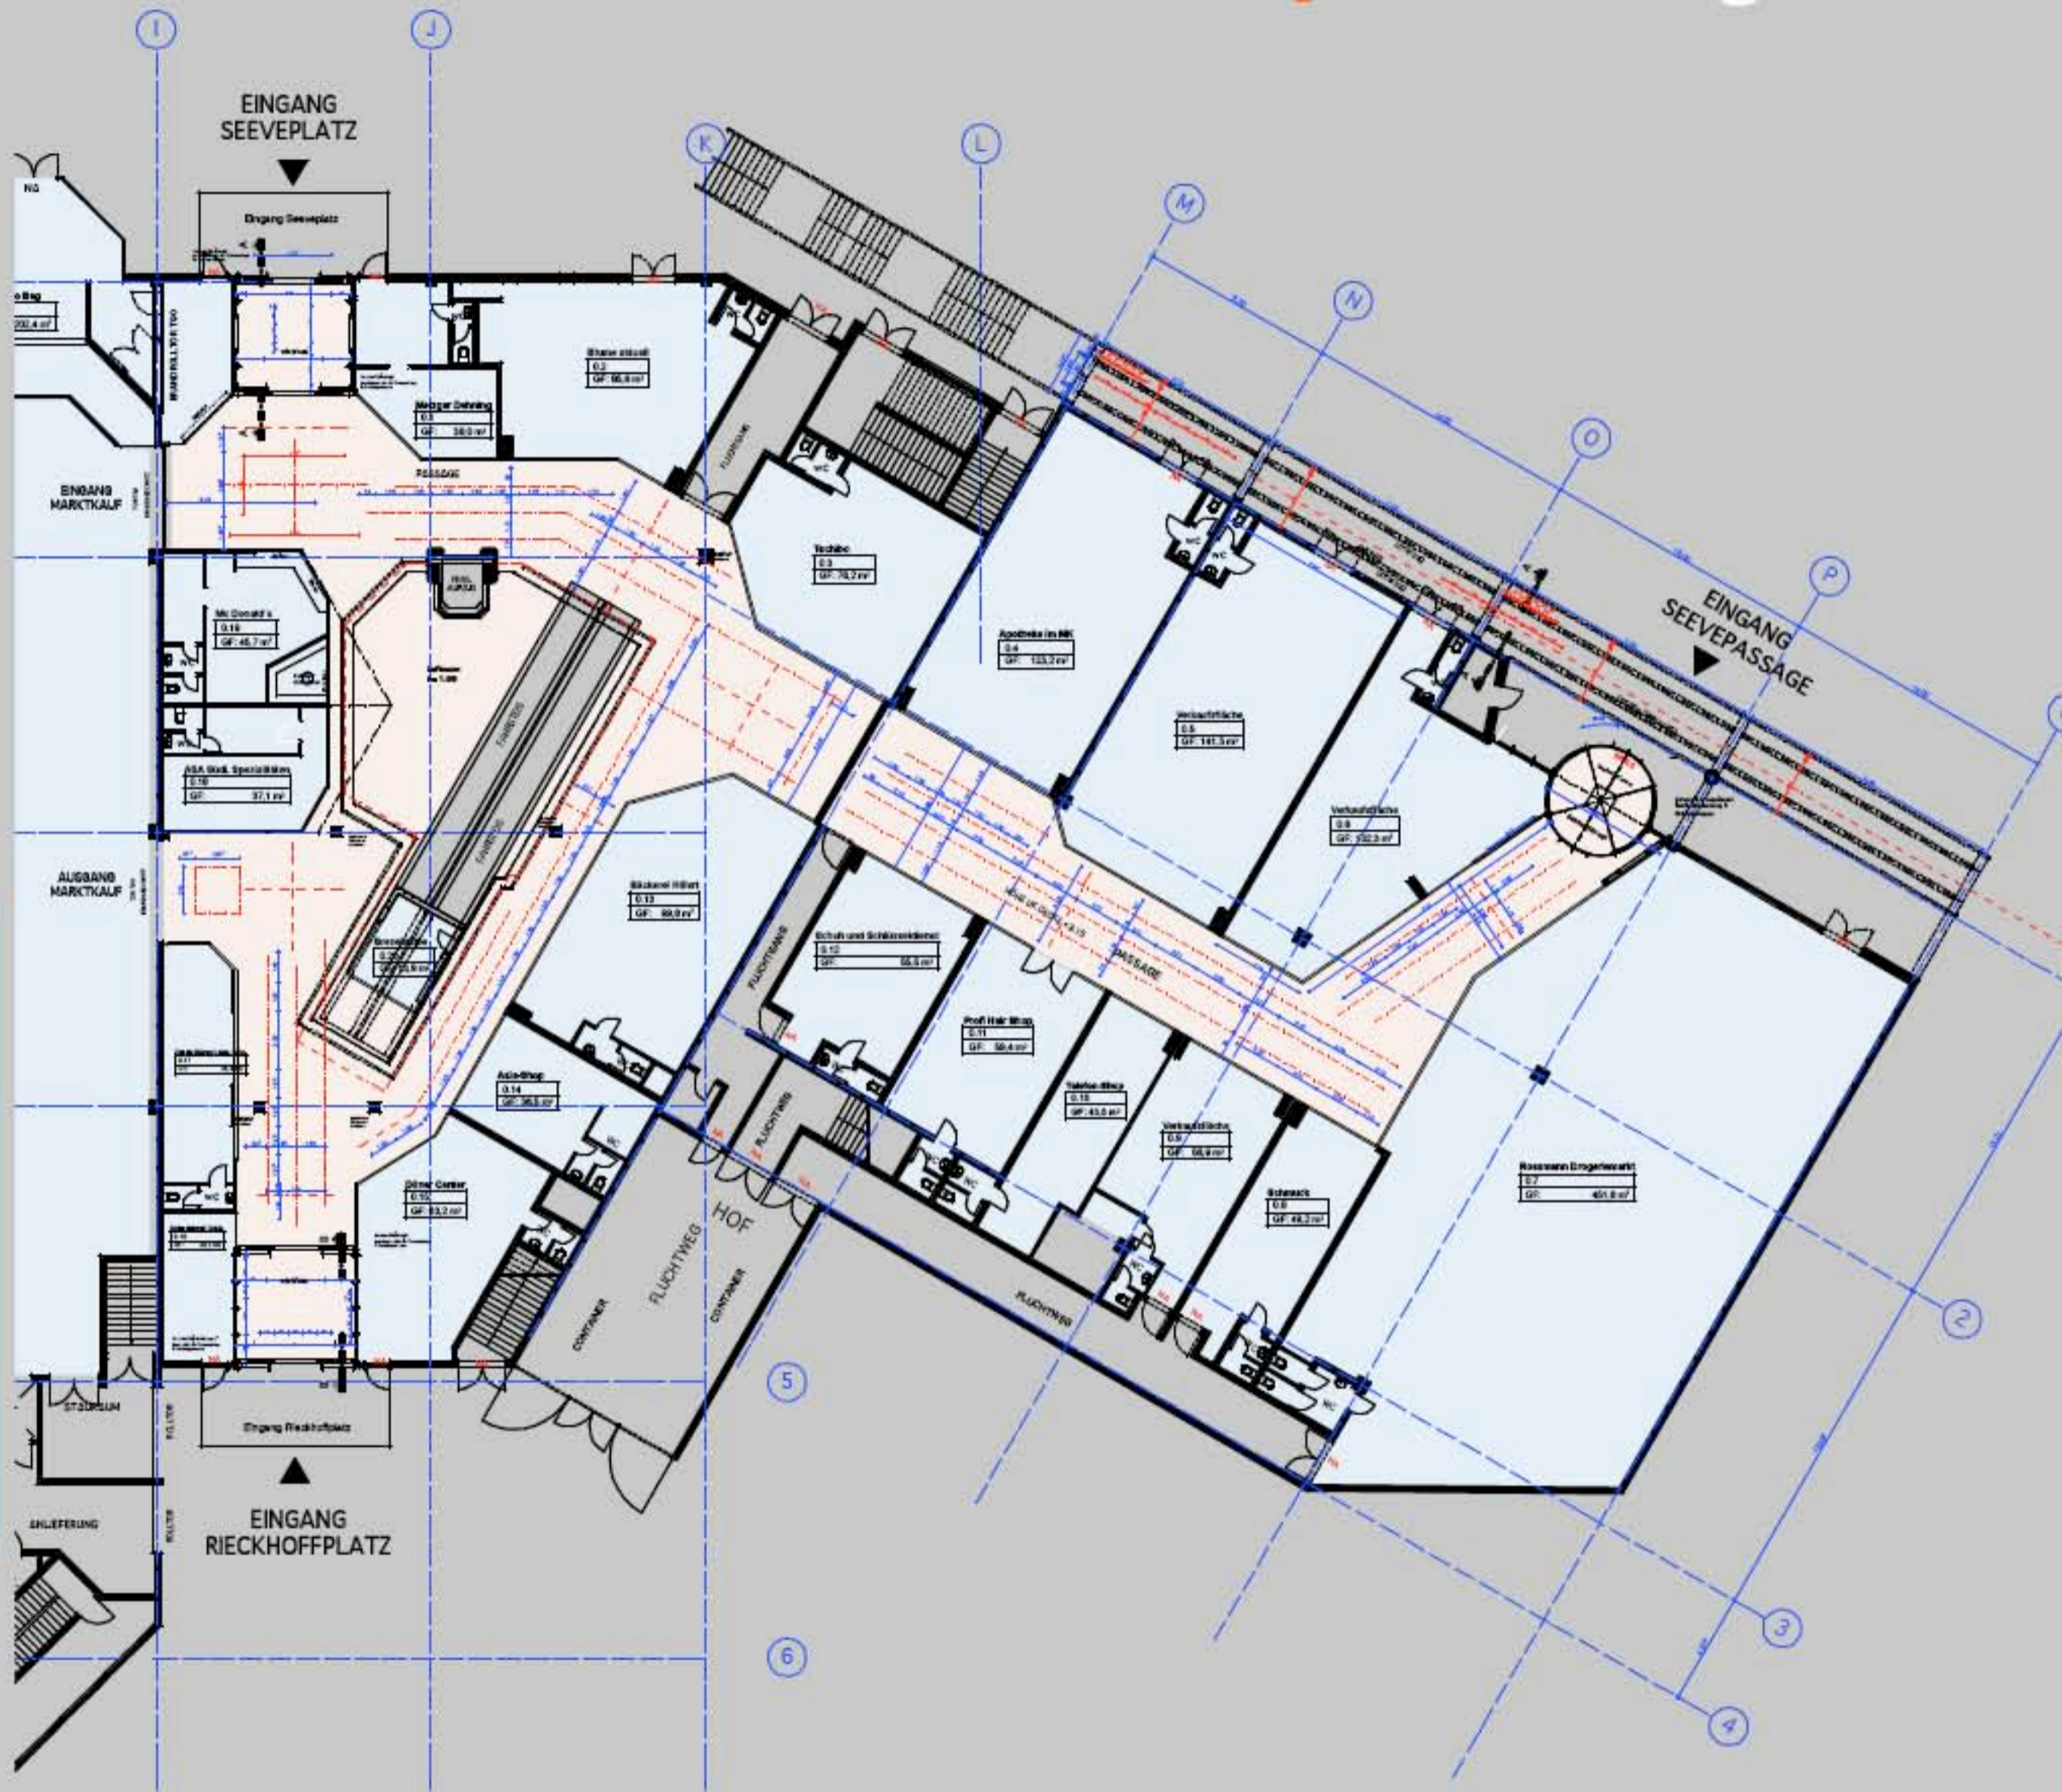

SHOPPING CENTRE | Hamburg-Harburg | project information

floor plan level 0